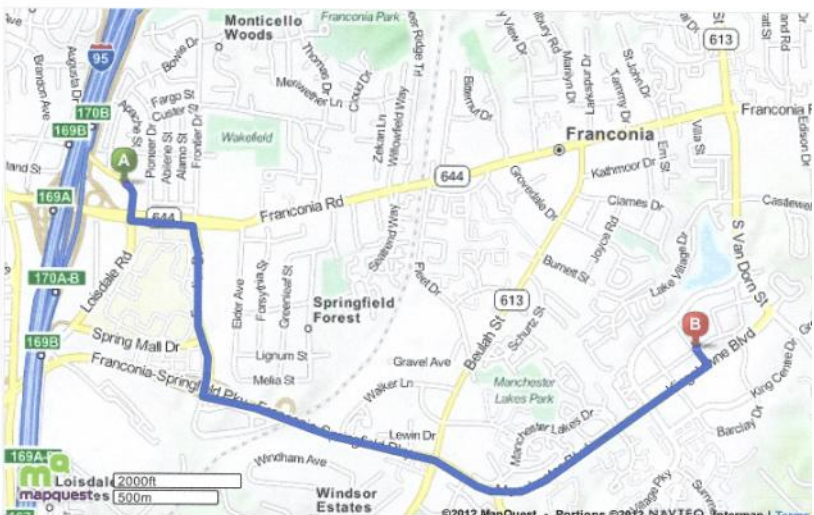

Driving Directions from Waterford to Regal Kingstowne Stadium 16

Trip to:

5910 Kingstowne Towne Ctr

Alexandria, VA 22315-5876

3.14 miles / 7 minutes

1. **A** 6715 Commerce St, Springfield, VA 22150-1633
1. Start out going **southeast** on **Commerce St / VA-789 E** toward **VA-789 W**. [Map](#) 0.1 MI
  2. Take the **1st left** onto **VA-644 E / Franconia Rd**. [Map](#) 0.2 MI
  3. Turn **right** onto **Frontier Dr**. [Map](#) 0.6 MI
  4. Turn **left** to take the **Franconia-Springfield Pky / VA-7900 E** ramp. [Map](#) 0.2 MI
  5. Merge onto **Franconia-Springfield Pky**. [Map](#) 0.7 MI
  6. **Franconia-Springfield Pky** becomes **Manchester Blvd**. [Map](#) 0.9 MI
  7. **Manchester Blvd** becomes **Kingstowne Blvd**. [Map](#) 0.3 MI
  8. Turn **left** onto **Kingstowne Towne Ctr**. [Map](#) 0.08 MI
  9. Turn **right** to stay on **Kingstowne Towne Ctr**. [Map](#) 0.01 MI
  10. **5910 KINGSTOWNE TOWNE CTR** is on the **left**. [Map](#)

B 5910 Kingstowne Towne Ctr, Alexandria, VA 22315-5876

Total Travel Estimate: 3.14 miles - about 7 minutes